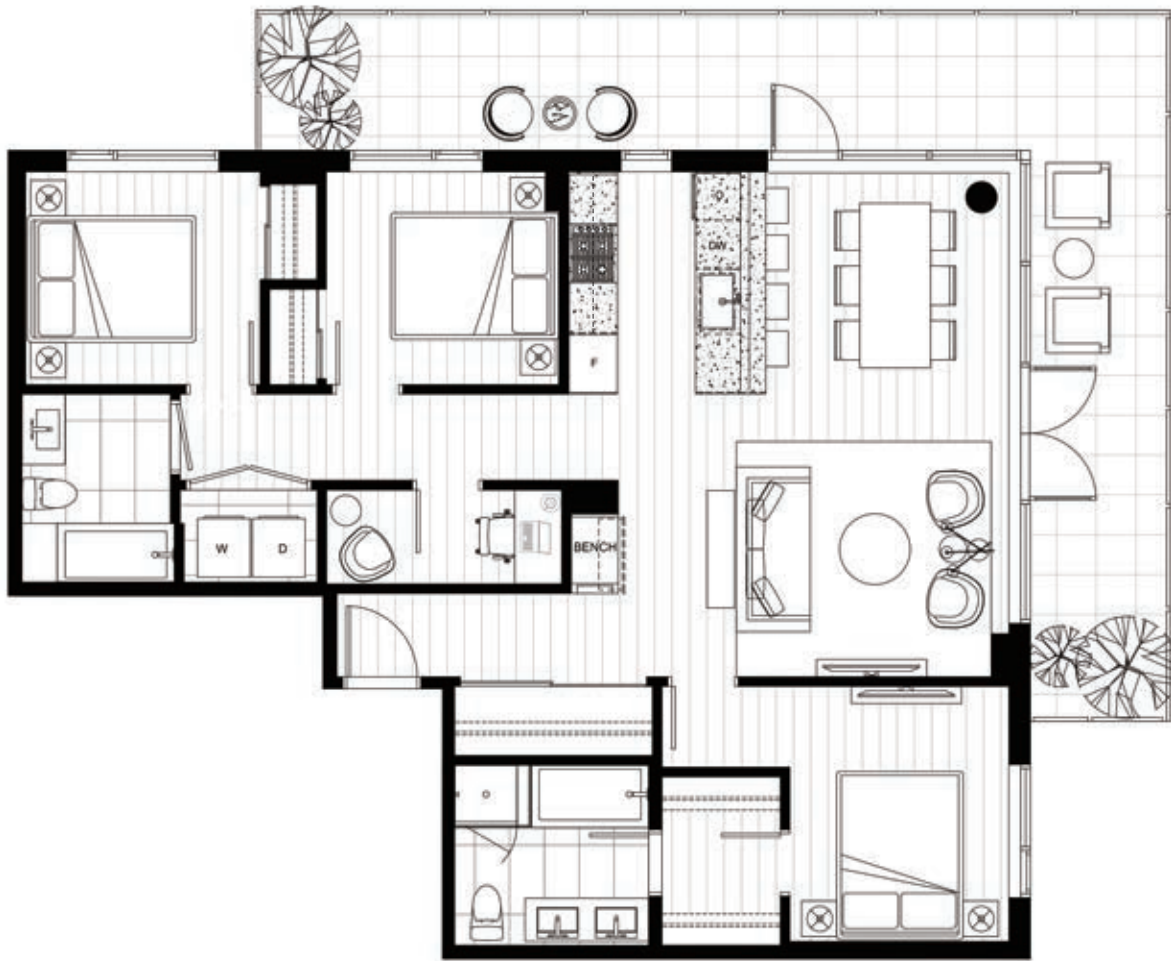

SPH3

3 BEDROOM + DEN
INTERIOR: 1,220 SQ.FT.
EXTERIOR: 379 SQ.FT.
TOTAL: 1,599 SQ.FT.

Level 5